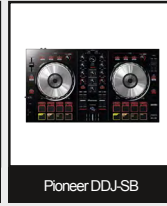

reloop®

RELOOP CASES & BAGS

RELOOP BEATMIX 2 CASE

PART NO. 230823

OUTER DIMENSIONS: 580 X 190 X 405

INNER DIMENSIONS: 495 X 70 X 295

RELOOP BEATMIX 2 CASE LED

PART NO. 230824

OUTER DIMENSIONS: 580 X 195 X 415

INNER DIMENSIONS: 495 X 70 X 295

RELOOP BEATMIX 4 CASE

PART NO. 230825

OUTER DIMENSIONS: 655 X 190 X 405

INNER DIMENSIONS: 570 X 65 X 295

RELOOP BEATMIX 4 CASE LED

PART NO. 230826