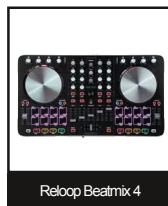

reloop®

RELOOP CASES & BAGS

RELOOP BEATMIX 2 CASE

PART NO. 230823

OUTER DIMENSIONS: 580 X 190 X 405

INNER DIMENSIONS: 495 X 70 X 295

RELOOP BEATMIX 2 CASE LED

PART NO. 230824

OUTER DIMENSIONS: 580 X 195 X 415

INNER DIMENSIONS: 495 X 70 X 295

RELOOP BEATMIX 4 CASE

PART NO. 230825

OUTER DIMENSIONS: 655 X 190 X 405

INNER DIMENSIONS: 570 X 65 X 295

RELOOP BEATMIX 4 CASE LED

PART NO. 230826

OUTER DIMENSIONS: 650 X 195 X 415

INNER DIMENSIONS: 565 X 65 X 295

RELOOP CONTROLLER CASE XL

PART NO. 224528

OUTER DIMENSIONS: 515 X 178 X 396

INNER DIMENSIONS: 420 X 75 X 309

Reloop Jockey 3 / RMX

Vestax VCI-100 / 300 / 380

Vestax Typhoon

Hercules DJ Console DJ 4

RELOOP CONTROLLER CASE XL LED

PART NO. 225327

OUTER DIMENSIONS: 515 X 178 X 396

INNER DIMENSIONS: 420 X 75 X 309

Reloop Jockey 3 / RMX

Vestax Typhoon