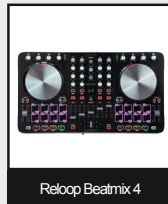

reloop®

RELOOP CASES & BAGS

RELOOP BEATMIX 2 CASE

PART NO. 230823

OUTER DIMENSIONS: 580 X 190 X 405

INNER DIMENSIONS: 495 X 70 X 295

RELOOP BEATMIX 2 CASE LED

PART NO. 230824

OUTER DIMENSIONS: 580 X 195 X 415

INNER DIMENSIONS: 495 X 70 X 295

RELOOP BEATMIX 4 CASE

PART NO. 230825

OUTER DIMENSIONS: 655 X 190 X 405

INNER DIMENSIONS: 570 X 65 X 295

RELOOP BEATMIX 4 CASE LED

PART NO. 230826

OUTER DIMENSIONS: 650 X 195 X 415

INNER DIMENSIONS: 565 X 65 X 295

RELOOP CONTROLLER CASE XL

PART NO. 224528

OUTER DIMENSIONS: 515 X 178 X 396

INNER DIMENSIONS: 420 X 75 X 309

Reloop Jockey 3 / RMX

Vestax VCI-100 / 300 / 380

Vestax Typhoon

Hercules DJ Console DJ 4

RELOOP CONTROLLER CASE XL LED

PART NO. 225327

OUTER DIMENSIONS: 515 X 178 X 396

INNER DIMENSIONS: 420 X 75 X 309

Reloop Jockey 3 / RMX

Vestax Typhoon