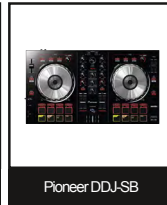

reloop®

RELOOP CASES & BAGS

RELOOP BEATMIX 2 CASE

PART NO. 230823

OUTER DIMENSIONS: 580 X 190 X 405

INNER DIMENSIONS: 495 X 70 X 295

RELOOP BEATMIX 2 CASE LED

PART NO. 230824

OUTER DIMENSIONS: 580 X 195 X 415

INNER DIMENSIONS: 495 X 70 X 295

RELOOP BEATMIX 4 CASE

PART NO. 230825

OUTER DIMENSIONS: 655 X 190 X 405

INNER DIMENSIONS: 570 X 65 X 295

RELOOP BEATMIX 4 CASE LED

PART NO. 230826