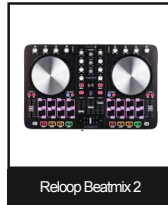

reloop®

RELOOP CASES & BAGS

RELOOP BEATMIX 2 CASE

PART NO. 230823

OUTER DIMENSIONS: 580 X 190 X 405

INNER DIMENSIONS: 495 X 70 X 295

RELOOP BEATMIX 2 CASE LED

PART NO. 230824

OUTER DIMENSIONS: 580 X 195 X 415

INNER DIMENSIONS: 495 X 70 X 295

RELOOP BEATMIX 4 CASE

PART NO. 230825

OUTER DIMENSIONS: 655 X 190 X 405

INNER DIMENSIONS: 570 X 65 X 295

RELOOP BEATMIX 4 CASE LED

PART NO. 230826

OUTER DIMENSIONS: 650 X 195 X 415

INNER DIMENSIONS: 565 X 65 X 295

RELOOP CONTROLLER CASE XL

PART NO. 224528

OUTER DIMENSIONS: 515 X 178 X 396

INNER DIMENSIONS: 420 X 75 X 309

Reloop Jockey 3 / RMX

Vestax VCI-100 / 300 / 380

Vestax Typhoon

Hercules DJ Console DJ 4

RELOOP CONTROLLER CASE XL LED

PART NO. 225327

OUTER DIMENSIONS: 515 X 178 X 396

INNER DIMENSIONS: 420 X 75 X 309

Reloop Jockey 3 / RMX

Vestax Typhoon