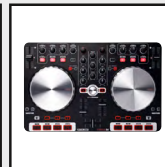

RELOOP BEATPAD CASE

PART NO. 230780

OUTER DIMENSIONS: 530 X 190 X 415
INNER DIMENSIONS: 465 X 87 X 325

Reelap Beatpad

Akai APC-40

RELOOP TERMINAL MIX 2 CASE

PART NO. 225289

OUTER DIMENSIONS: 535 X 179 X 408
INNER DIMENSIONS: 440 X 75 X 320

Reelap Terminal Mix 2

Reelap Beatmix 1

Vestax VCI-380

Traktor Kontrol S2

RELOOP TERMINAL MIX 2 CASE LED

PART NO. 225445

OUTER DIMENSIONS: 530 X 195 X 435
INNER DIMENSIONS: 440 X 100 X 320

Reelap Terminal Mix 2