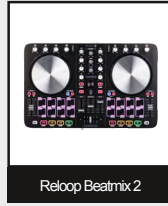

reloop®

RELOOP CASES & BAGS

RELOOP BEATMIX 2 CASE

PART NO. 230823

OUTER DIMENSIONS: 580 X 190 X 405

INNER DIMENSIONS: 495 X 70 X 295

RELOOP BEATMIX 2 CASE LED

PART NO. 230824

OUTER DIMENSIONS: 580 X 195 X 415

INNER DIMENSIONS: 495 X 70 X 295

RELOOP BEATMIX 4 CASE

PART NO. 230825

OUTER DIMENSIONS: 655 X 190 X 405

INNER DIMENSIONS: 570 X 65 X 295

RELOOP BEATMIX 4 CASE LED

PART NO. 230826